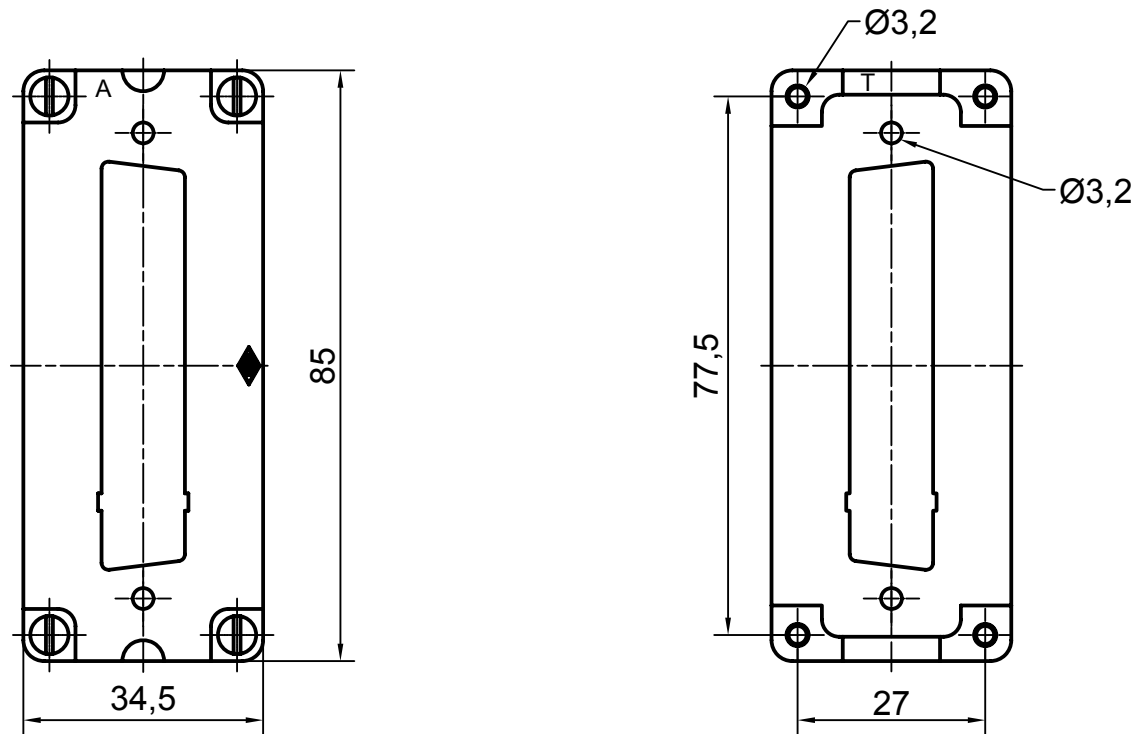

Diritti riservati

All rights reserved

Date 10.01.2007	CR 37 AD1	Scale	
Sign.	plates for 1 D-SUB insert 37 poles	1:1	